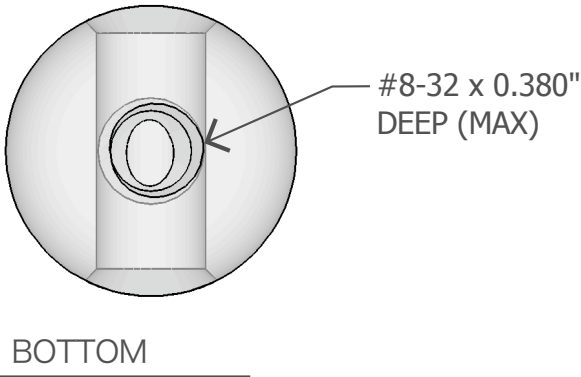

THE 3 DOGS ANCHOR

SOLID 6061 ALUMINUM
#8-32 THREADED BOTTOM
Ø 0.140" SHOCK CORD HOLE

SCALE 4:1

3 Dogs Rocketry
LLC