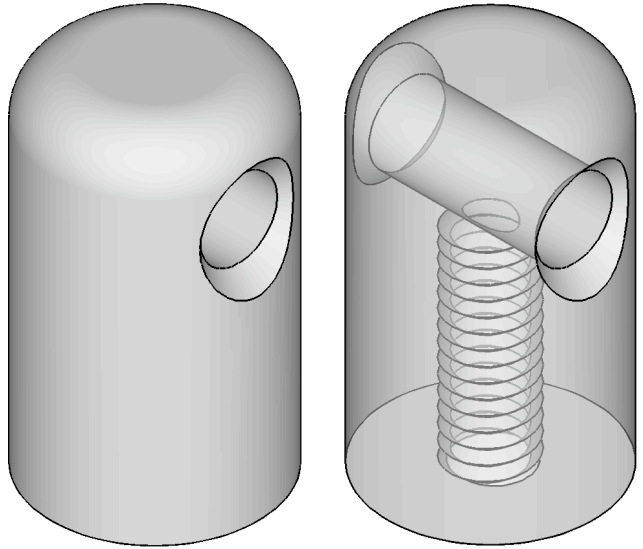

THE 3 DOGS ANCHOR

SOLID 6061 ALUMINUM
#8-32 THREADED BOTTOM
Ø 0.140" SHOCK CORD HOLE

SCALE 4:1

3 Dogs Rocketry
LLC