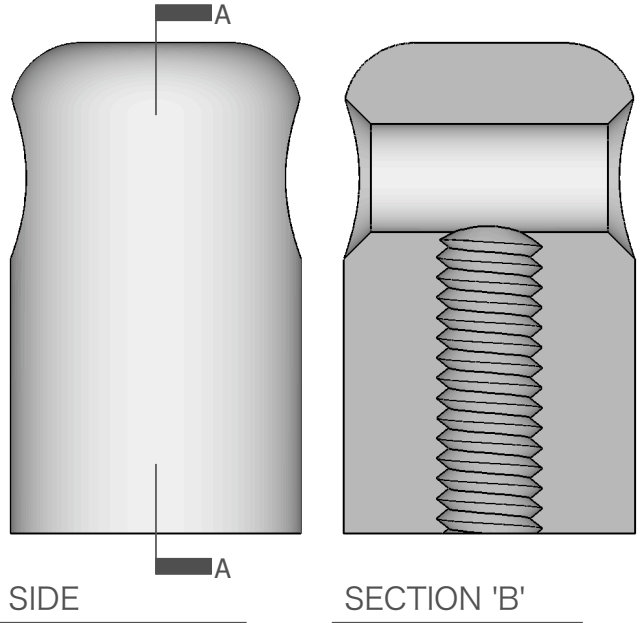

THE 3 DOGS ANCHOR

SOLID 6061 ALUMINUM
#8-32 THREADED BOTTOM
Ø 0.140" SHOCK CORD HOLE

SCALE 4:1

3 Dogs Rocketry
LLC