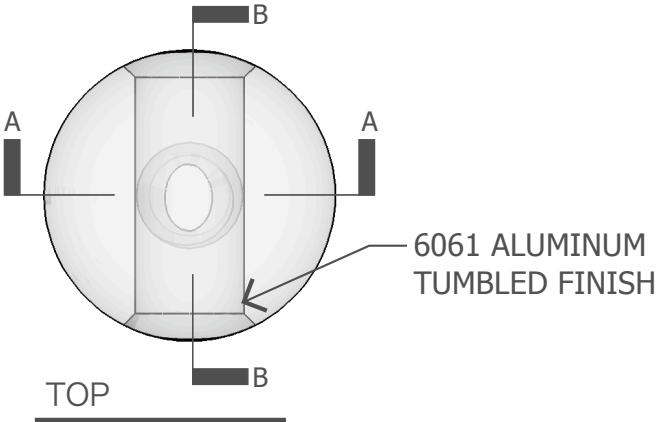

THE 3 DOGS ANCHOR

SOLID 6061 ALUMINUM
#8-32 THREADED BOTTOM
Ø 0.140" SHOCK CORD HOLE

SCALE 4:1

3 Dogs Rocketry
LLC