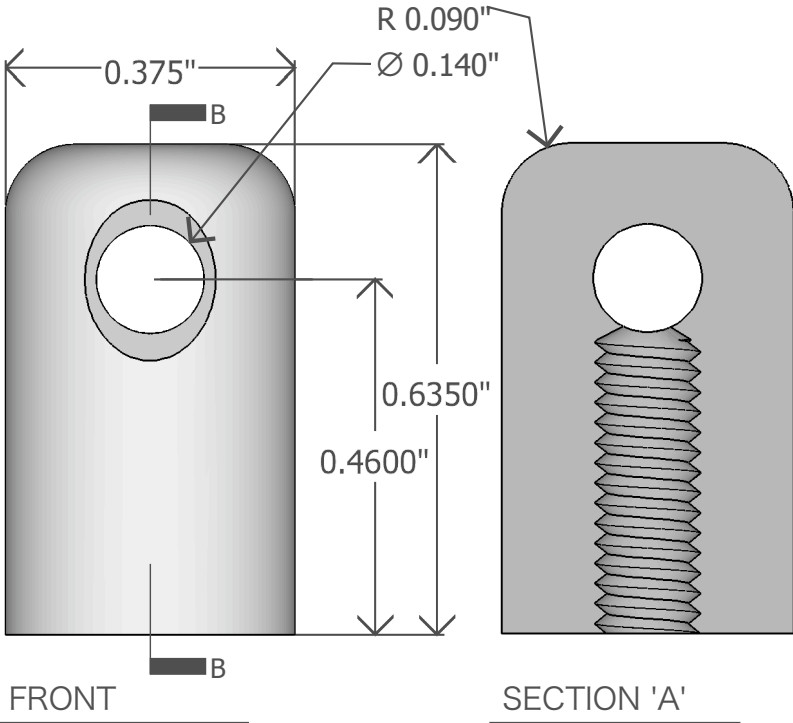

THE 3 DOGS ANCHOR

SOLID 6061 ALUMINUM
#8-32 THREADED BOTTOM
Ø 0.140" SHOCK CORD HOLE

SCALE 4:1

3 Dogs Rocketry
LLC